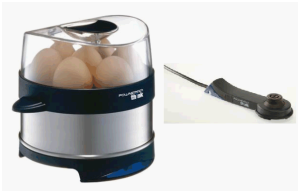

POWASTATION SYS 7
EGG POACHER & KETTLE & TRIPLE

TEP701

POWASTATION SYS 7
KETTLE & TRIPLE

TKEB701.1

POWASTATION SYS 7
(1.7L) KETTLE & BASE

TKEB711.1

POWASTATION SYS 7
EGG POACHER & KETTLE & TRIPLE

TEP701.1

POWASTATION SYS 7
(1.7L) KETTLE & BASE

TKEB711

POWASTATION SYS 7
TOASTER & SINGLE

TTA701

POWASTATION SYS 7
KETTLE & TRIPLE

TKEB701

POWASTATION SYS 7
SET OF 3 - kettle, toaster & egg poacher

TKEB711 INDUSTRY
PACK

POWASTATION SYS 7
TOASTER & SINGLE

TTA701.1