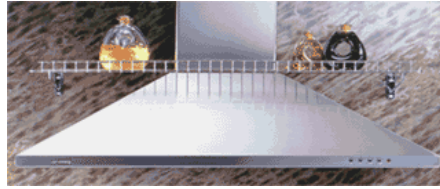

SMEG GI1862M
SWINGOUT 60CM

GI1862M

SMEG K20.2-2
STAINLESS STEEL

K20.2-2XSA60

SMEG 120CM K7088
SS RANGEHOOD

K7088XS120

SMEG 198 TILTAHOOD
60CM

GI198L60