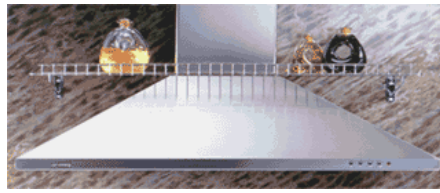

SMEG GI1862M
SWINGOUT 60CM

GI1862M

SMEG K20.2-2
STAINLESS STEEL

K20.2-2XSA60

SMEG 120CM K7088
SS RANGEHOOD

K7088XS120

SMEG 198 TILTAHOOD
60CM

GI198L60