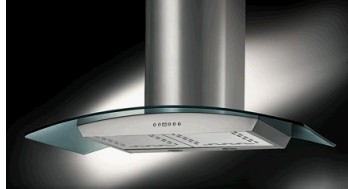

BAUMATIC 90CM SS
CANOPY & SS HV BK34.1SS

BAUMATIC 90CM
ALUM/GLASS CANOPY BK83AL

BAUMATIC 60CM
STANDARD WHITE BKSTD6W

BAUMATIC 60CM SS
R/HOOD WITH HVF BK6SS

BAUMATIC 90CM SS
CANOPY & SS WAVE BK90SS

BAUMATIC 90CM SS
ISLAND HOOD ISL91KSS

BAUMATIC 90CM SS
HOOD & SS WAVE BK79SS

BAUMATIC 90CM SS
CANOPY WITH HVF BK9SS

BAUMATIC 90CM SS
ISLAND HOOD ISL93.1KSS

BAUMATIC 60CM
GLASS CANOPY BK82.1 60GL

BAUMATIC 90CM SS
CANOPY WITH HVF BK9SS.1

Baumatic 90cm Curved
Island Hood 1000cbm ISL94KSS