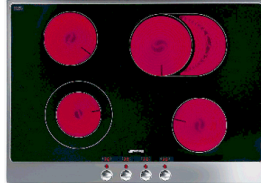

SMEG 100 CM 'PIANO'
SERIES 6

P106

SMEG 75 cm CERAMIC
S/S HOB - SOFT

P773

SMEG 3 GAS 1 WOK
SINGLE IGNITION S/S

SNZ64SS.1

SMEG 60 CM PIANO
SERIES 4 BURNER

P64

SMEG SA604 S/STEEL
CERAMIC HOB 60CM

SA604SS

SMEG 60CM GAS
COOKTOP WHITE

SNZ64W

SMEG 60cm CERAMIC
S/S HOB WITH BELLINI

P652

SMEG SA604 WHITE
CERAMIC HOB

SA604WH

SMEG 90CM S/S GAS
HOB WITH WOK &

SNZ93SS

SMEG 60cm CERAMIC
S/S HOB - SOFT

P662

SMEG 60CM 4
BURNER GAS

SNZ134SS

SMEG 90CM GAS HOB
FLAMEFAIL CAST

SNZ93XGR1