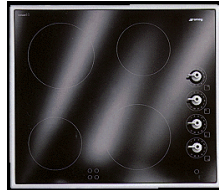

SMEG 100 CM 'PIANO'
SERIES 6

P106

SMEG 75 cm CERAMIC
S/S HOB - SOFT

P773

SMEG 3 GAS 1 WOK
SINGLE IGNITION S/S

SNZ64SS.1

SMEG 60 CM PIANO
SERIES 4 BURNER

P64

SMEG SA604 S/STEEL
CERAMIC HOB 60CM

SA604SS

SMEG 60CM GAS
COOKTOP WHITE

SNZ64W

SMEG 60cm CERAMIC
S/S HOB WITH BELLINI

P652

SMEG SA604 WHITE
CERAMIC HOB

SA604WH

SMEG 90CM S/S GAS
HOB WITH WOK &

SNZ93SS

SMEG 60cm CERAMIC
S/S HOB - SOFT

P662

SMEG 60CM 4
BURNER GAS

SNZ134SS

SMEG 90CM GAS HOB
FLAMEFAIL CAST

SNZ93XGR1