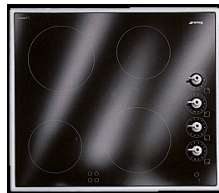

SMEG 100 CM 'PIANO'
SERIES 6

P106

SMEG 75 cm CERAMIC
S/S HOB - SOFT

P773

SMEG 3 GAS 1 WOK
SINGLE IGNITION S/S

SNZ64SS.1

SMEG 60 CM PIANO
SERIES 4 BURNER

P64

SMEG SA604 S/STEEL
CERAMIC HOB 60CM

SA604SS

SMEG 60CM GAS
COOKTOP WHITE

SNZ64W

SMEG 60cm CERAMIC
S/S HOB WITH BELLINI

P652

SMEG SA604 WHITE
CERAMIC HOB

SA604WH