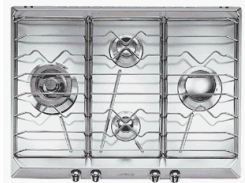

SMEG 100 CM 'PIANO'
SERIES 6

P106

SMEG 75 cm CERAMIC
S/S HOB - SOFT

P773

SMEG 3 GAS 1 WOK
SINGLE IGNITION S/S

SNZ64SS.1

SMEG 60 CM PIANO
SERIES 4 BURNER

P64

SMEG SA604 S/STEEL
CERAMIC HOB 60CM

SA604SS

SMEG 60CM GAS
COOKTOP WHITE

SNZ64W

SMEG 60cm CERAMIC
S/S HOB WITH BELLINI

P652

SMEG SA604 WHITE
CERAMIC HOB

SA604WH

SMEG 90CM S/S GAS
HOB WITH WOK &

SNZ93SS

SMEG 60cm CERAMIC
S/S HOB - SOFT

P662

SMEG 60CM 4
BURNER GAS

SNZ134SS

SMEG 90CM GAS HOB
FLAMEFAIL CAST

SNZ93XGR1

SMEG 70CM PIANO
SERIES 5 BURNER

P705

SMEG 60CM GASHOB
FLAMEFAIL CAST

SNZ34XGR1

SMEG 574STST WITH
STOPGAS 70 CM HOB

SRV574X.1