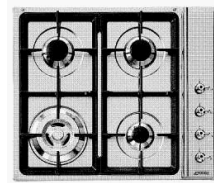

SMEG SA604 S/STEEL
CERAMIC HOB 60CM

SA604SS

SMEG 60CM GAS
COOKTOP WHITE

SNZ64W

SMEG 60cm CERAMIC
S/S HOB WITH BELLINI

P652

SMEG SA604 WHITE
CERAMIC HOB

SA604WH

SMEG 90CM S/S GAS
HOB WITH WOK &

SNZ93SS

SMEG 60cm CERAMIC
S/S HOB - SOFT

P662

SMEG 60CM 4
BURNER GAS

SNZ134SS

SMEG 90CM GAS HOB
FLAMEFAIL CAST

SNZ93XGR1

SMEG 70CM PIANO
SERIES 5 BURNER

P705

SMEG 60CM GASHOB
FLAMEFAIL CAST

SNZ34XGR1

SMEG 574STST WITH
STOPGAS 70 CM HOB

SRV574X.1