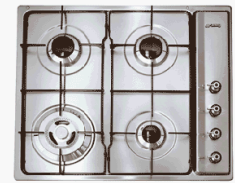

SMEG 100 CM 'PIANO'
SERIES 6

P106

SMEG 75 cm CERAMIC
S/S HOB - SOFT

P773

SMEG 3 GAS 1 WOK
SINGLE IGNITION S/S

SNZ64SS.1

SMEG 60 CM PIANO
SERIES 4 BURNER

P64

SMEG SA604 S/STEEL
CERAMIC HOB 60CM

SA604SS

SMEG 60CM GAS
COOKTOP WHITE

SNZ64W

SMEG 60cm CERAMIC
S/S HOB WITH BELLINI

P652

SMEG SA604 WHITE
CERAMIC HOB

SA604WH

SMEG 90CM S/S GAS
HOB WITH WOK &

SNZ93SS

SMEG 60cm CERAMIC
S/S HOB - SOFT

P662

SMEG 60CM 4
BURNER GAS

SNZ134SS

SMEG 90CM GAS HOB
FLAMEFAIL CAST

SNZ93XGR1

SMEG 70CM PIANO
SERIES 5 BURNER

P705

SMEG 60CM GASHOB
FLAMEFAIL CAST

SNZ34XGR1

SMEG 574STST WITH
STOPGAS 70 CM HOB

SRV574X.1