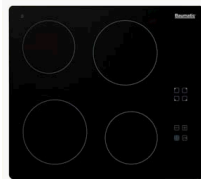

CLASSIQUE 90CM 5 BURNER GAS HOB SS CLF16.5SS

TWO GAS 30CM STAINLESS STEEL FG2SS

70 CM FOUR ELEMENT TOUCH K13.7

CLASSIQUE SS 4 GAS HOB WITH WOK CLF61SS

TWO ELEMENT CERAMIC 30CM S/S FVC2SS

TWO ELEMENT INDUCTION COOKTOP K22SS

CLASSIQUE 4 GAS WITH WOK WHITE CLF61W

60 CM 4 ELEMENT FRAMELESS CERAMIC K10

60 cm CERAMIC COMBINATION HOB-2 K23SS

CLASSIQUE 4 EGO COOKTOP STAINLESS CLF65SS

4 RADIANT ELEMENT CERAMIC COOKTOP K12SS

60 cmm CERAMIC INDUCTION 4 K24SS

CLASSIQUE 4 EGO COOKTOP WHITE CLF65W

4 RADIANT ELEMENT CERAMIC COOKTOP K12W

TWO ELEMENT EGO 30CM STAINLESS FE2SS

60CM 4 ELEMENT TOUCH CONTROL K13