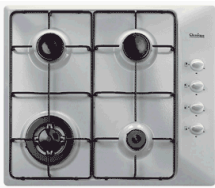

CLASSIQUE 90CM 5 BURNER GAS HOB SS CLF16.5SS

TWO GAS 30CM STAINLESS STEEL FG2SS

70 CM FOUR ELEMENT TOUCH K13.7

CLASSIQUE SS 4 GAS HOB WITH WOK CLF61SS

TWO ELEMENT CERAMIC 30CM S/S FVC2SS

TWO ELEMENT INDUCTION COOKTOP K22SS

CLASSIQUE 4 GAS WITH WOK WHITE CLF61W

60 CM 4 ELEMENT FRAMELESS CERAMIC K10

60 cm CERAMIC COMBINATION HOB-2 K23SS

CLASSIQUE 4 EGO COOKTOP STAINLESS CLF65SS

4 RADIANT ELEMENT CERAMIC COOKTOP K12SS

60 cmm CERAMIC INDUCTION 4 K24SS

CLASSIQUE 4 EGO COOKTOP WHITE CLF65W

4 RADIANT ELEMENT CERAMIC COOKTOP K12W

TWO ELEMENT EGO 30CM STAINLESS FE2SS

60CM 4 ELEMENT TOUCH CONTROL K13