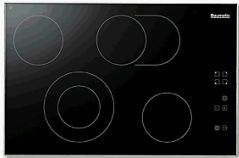

BAUMATIC 60CM SS
TOUCH CONTRL

BK15SS

BAUMATIC 3+1WOK,
CAST IRON P/S

BK61SS

BAUMATIC 60 WHITE 4
ELEMENT EGO

BK67W

BAUMATIC 90CM 3
GAS + WOK + FISH

BK16.5SS

BAUMATIC 3+1WOK,
CAST IRON P/S WHITE

BK61W

BAUMATIC 70CM
4+1WOK CAST IRON

BK68SS

BAUMATIC 77 CM
TOUCH CONTROL

BK16SS

BAUMATIC 60CM
STAINLESS STEEL 4

BK62SS